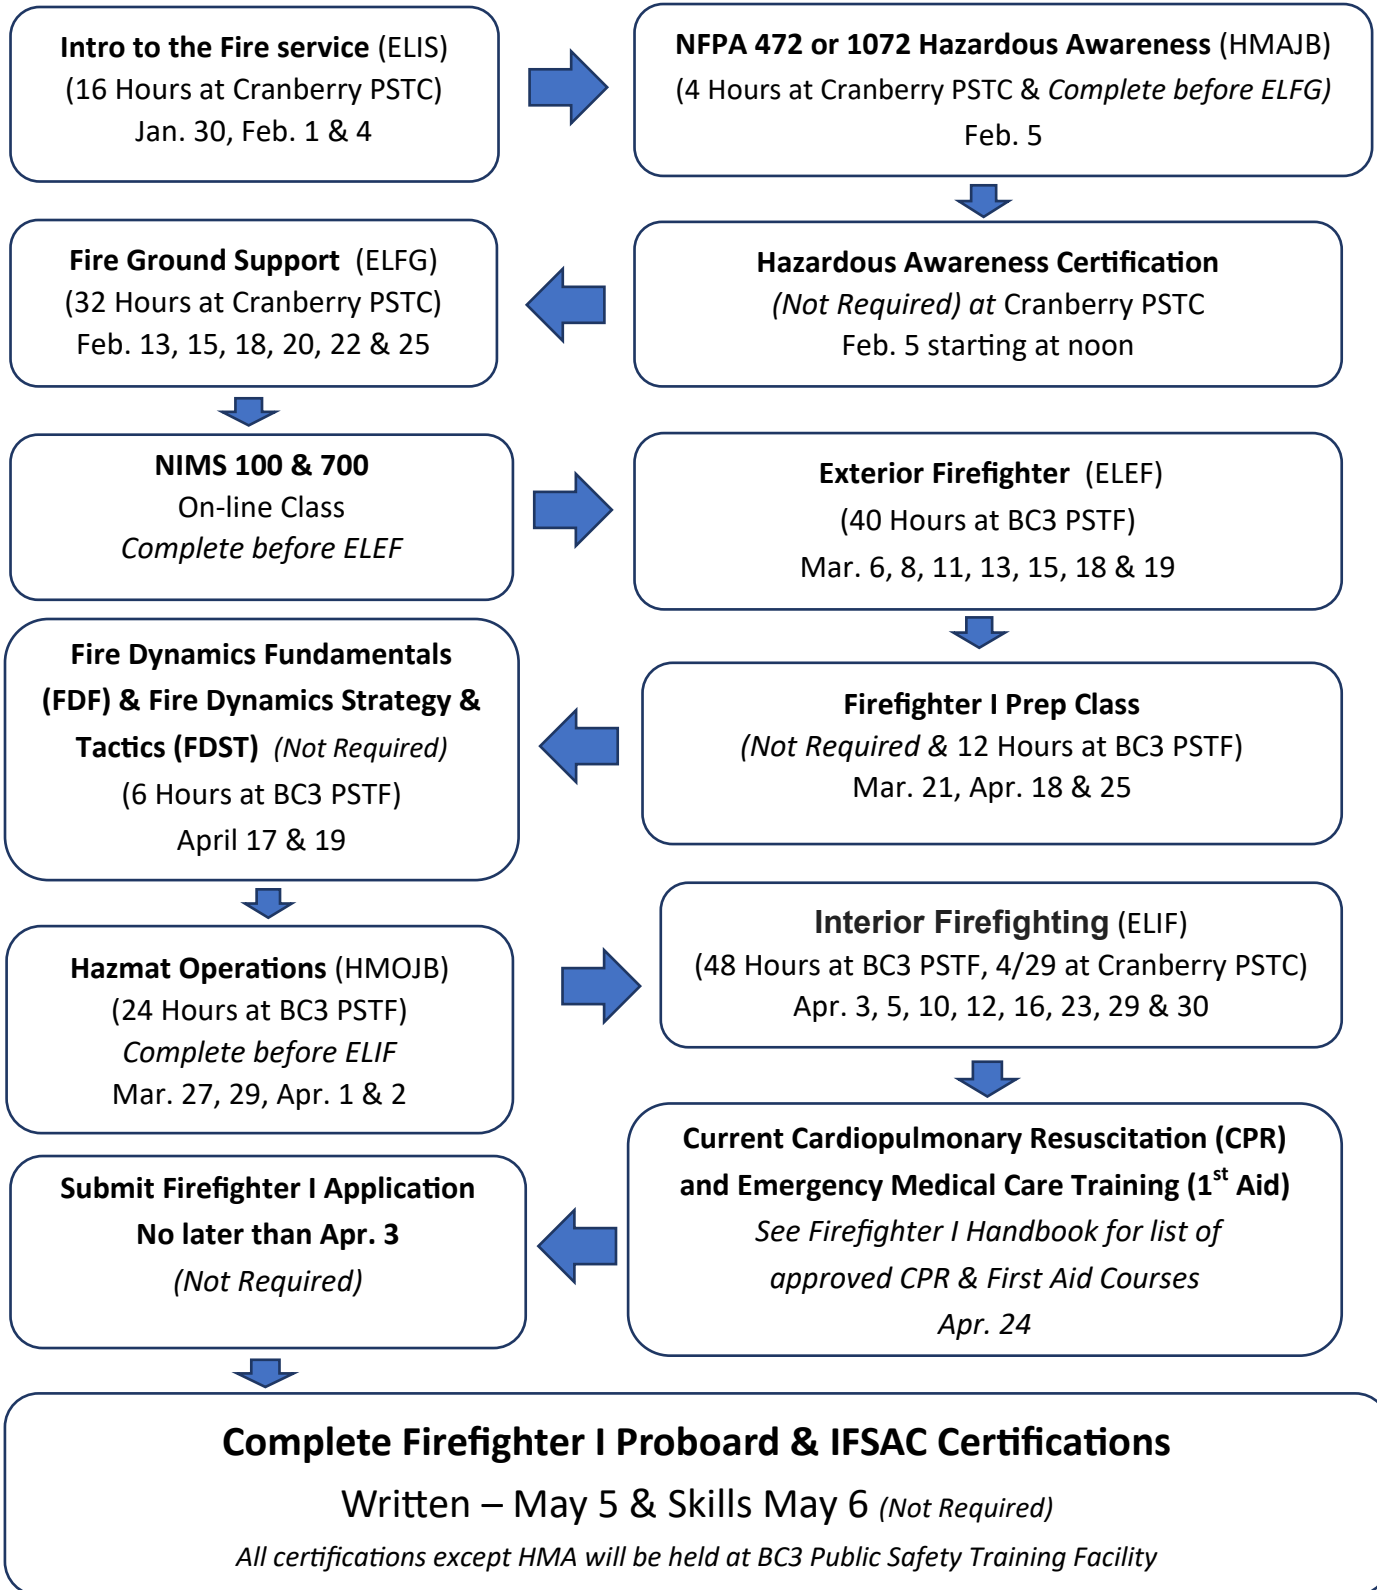

2023 Spring Entry Level Firefighter Program

Offered at BC3 PSTF & Cranberry Twp PSTC Locations

Times: Weekdays 6:30-10:30 PM & Weekends 8 AM - 5 PM

Entry Level Firefighter Schedule

For more information on classes, certifications including applications, & registration visit: www.bc3.edu/fire.