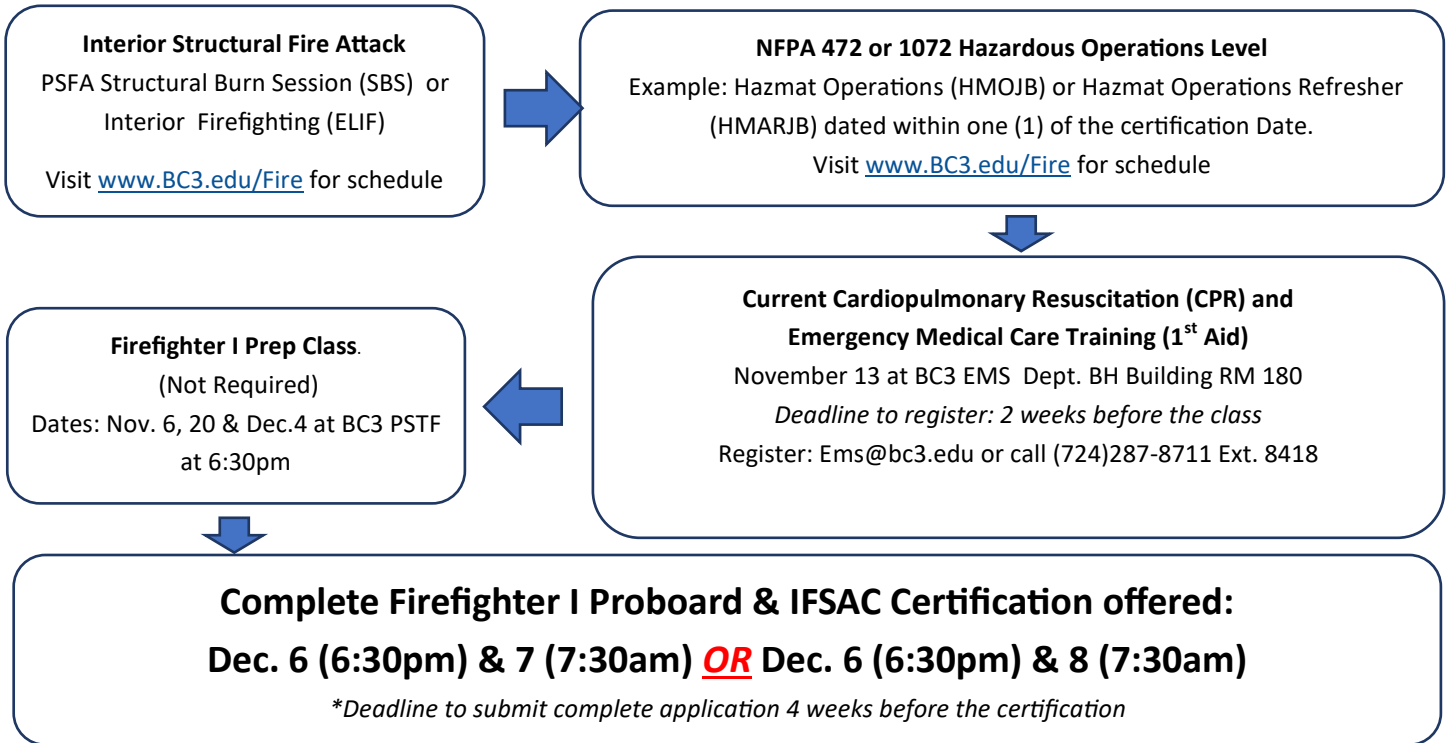

Firefighter I & II Probaord & IFSAC Certification Pathways

Firefighter I Proboard & IFSAC Certification Pathway

Firefighter II Proboard & IFSAC Certification Pathway

For more information on certification including registration checklist,
applications, handbooks, classes and registration visit: www.BC3.edu/Fire.
Review FFI & FFII Handbooks for complete list of prerequisites excepted