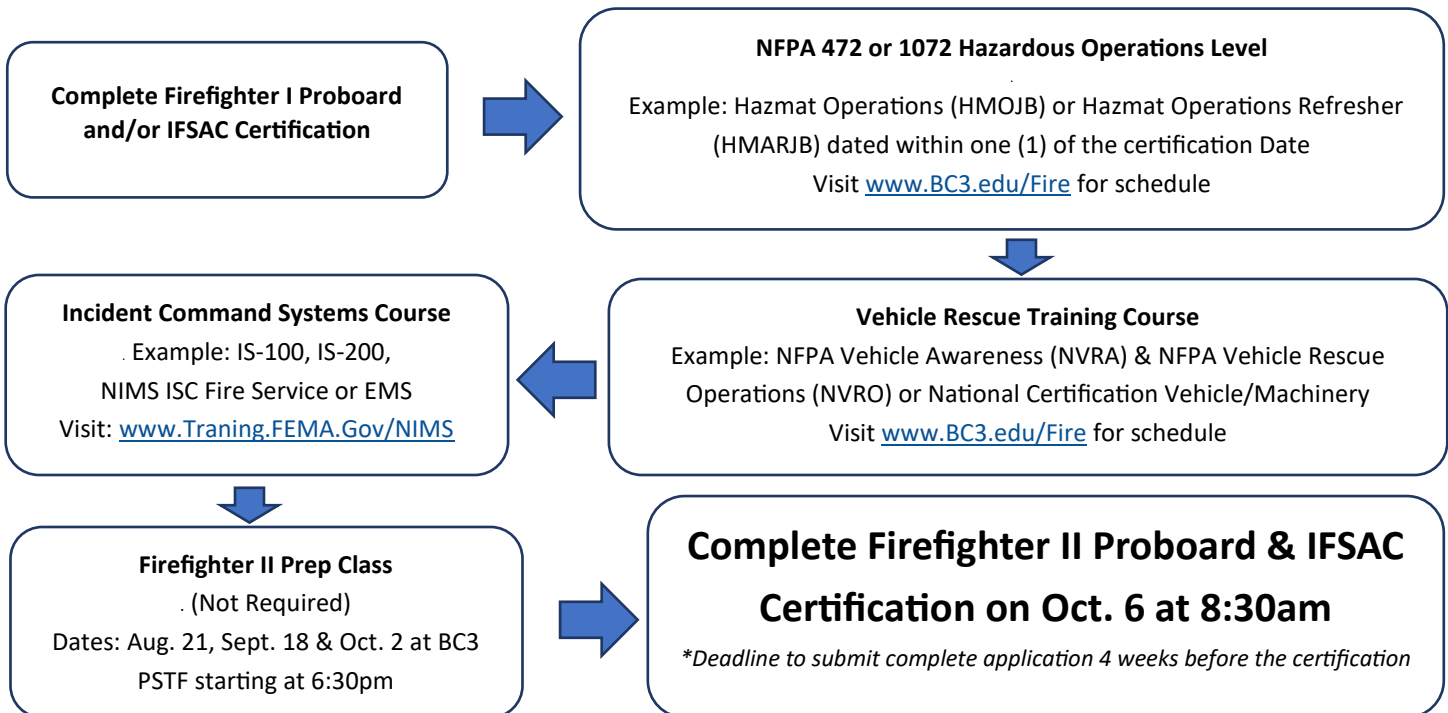

Firefighter I & II Probaord & IFSAC Certification Pathways

Firefighter I Proboard & IFSAC Certification Pathway

Firefighter II Proboard & IFSAC Certification Pathway

For more information on certification including registration checklist,
applications, handbooks, classes and registration visit: www.BC3.edu/Fire.
Review FFI & FFII Handbooks for complete list of prerequisites excepted